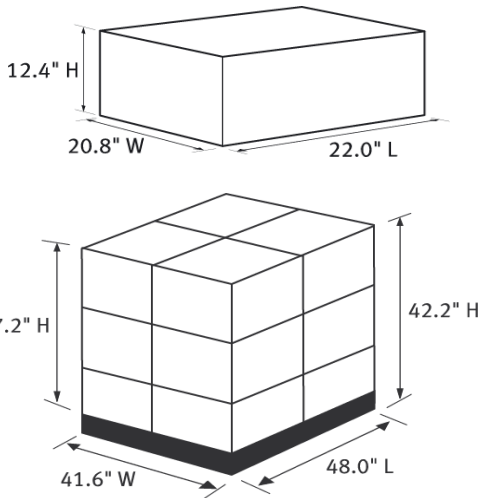

PIXMA MP500
Photo All-In-One
Preliminary

Ordering Information

MODEL NO.	DESCRIPTION	ITEM NO.	UPC CODE
PIXMA™ MP500	Photo All-In-One	0579B002	 0 13803 05228 2
ACCESSORIES			
PGI-5	Black Ink Tank	0620B002	 0 13803 05104 9
CLI-8Bk	Black Ink Tank	0628B002	 0 13803 05120 9
CLI-8C	Cyan Ink Tank	0621B002	 0 13803 05105 6
CLI-8M	Magenta Ink Tank	0622B002	 0 13803 05110 0
CLI-8Y	Yellow Ink Tank	0623B002	 0 13803 05114 8

12 Boxes in a pallet

NOTE: Actual pallet measurement is 48" L x 40" W

Pallet Information

ORIGIN

Country of origin..... Thailand
Tariff number..... 8471606400

PRODUCT INFORMATION

Individual box dimensions..... 22.0" L x 20.8" W x 12.4" H
Individual printer dimensions..... 17.5" L x 12.2" W x 6.3" H
Weight of individual box..... 22.0 lbs.
Weight of individual printer..... 17.6 lbs.

PALLET INFORMATION

Number of boxes per pallet..... 12
Pallet dimensions (pallet and boxes)..... 48.0" L x 41.6" W x 42.2" H
Dimensions without pallet..... 44.0" L x 41.6" W x 37.2" H
Pallet weight with product boxes..... 339.0 lbs.

DATES

Availability..... September 2005

Specifications are approximate and subject to change without notice.

©2005 Canon U.S.A., Inc. Canon and PhotoRecord are registered trademark and PIXMA is a trademark of Canon Inc. in the United States and may be registered trademarks or trademarks in other countries. Microsoft, Windows and Windows logo are trademarks or registered trademarks of Microsoft Corporation in the United States and/or other countries. Mac and the Mac logo are registered trademarks of Apple Computer, Inc., registered in the U.S. and other countries. The USB-IF logos are trademarks of trademarks of Serial Bus Implementer Forum, Inc. All other product and brand names are trademarks of their respective owners. As an ENERGY STAR® partner, Canon U.S.A., Inc. has determined that this product meets the ENERGY STAR® guidelines for energy efficiency.