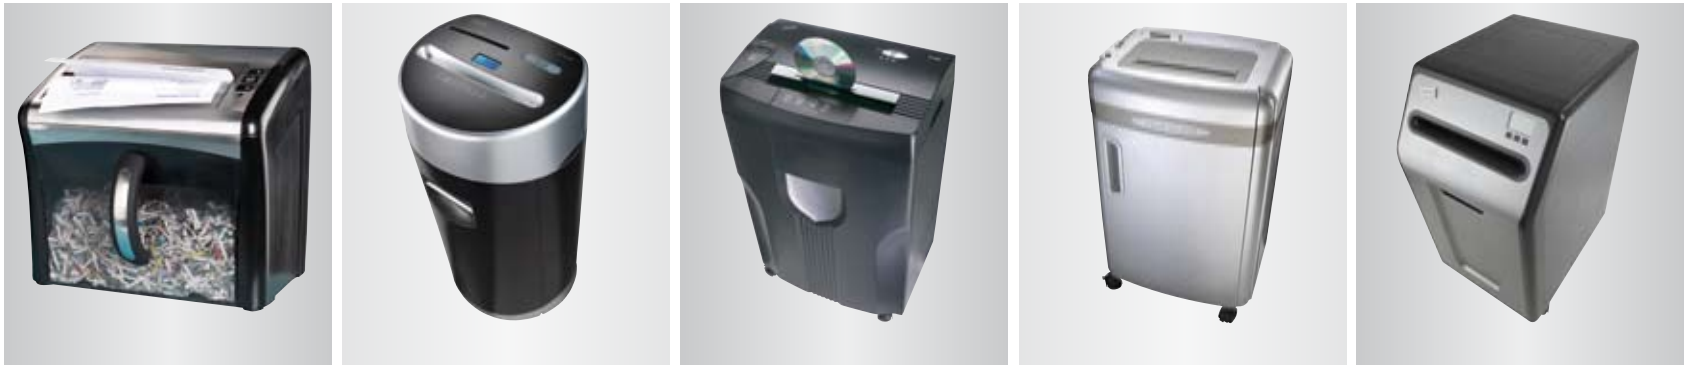

STAPLES

shredders

Powerful ways to protect your identity

Model		12-sheet shredder	15-sheet shredder	15-sheet shredder	18-sheet shredder
Innovative features	full sheet & junk mail desktop shredder	narrow design, ultra quiet operation		maximum security, ultra-quiet operation	front loading, fits under desk
Cut type	cross cut	diamond cut	cross cut	micro cut	cross cut
Sheet capacity	12 sheets	12 sheets	15 sheets	15 sheets	18 sheets
Continuous shred time	up to 7 minutes	up to 6 minutes	up to 10 minutes	up to 15 minutes	up to 20 minutes
Jam-resistant features	auto reverse	auto reverse	manual reverse	auto reverse	auto reverse
Noise level	normal conversation (70 decibel rating)	whisper quiet (58 decibel rating)	normal conversation (72 decibel rating)	ultra quiet (60 decibel rating)	normal conversation (72 decibel rating)
Bin size	1.8 gallon (6.9 liter)	7.1 gallon (27.2 liter)	8.5 gallon (32 liter)	7.13 gallon (27 liter)	8.4 gallon (32 liter)
What it shreds	junk mail, paper, standard staples, credit cards, CDs & DVDs, paper clips	paper, standard staples, credit cards, CDs & DVDs, paper clips	paper, standard staples, credit cards, CDs & DVDs, paper clips	paper, standard staples, credit cards, CDs & DVDs, paper clips	paper, standard staples, credit cards, CDs & DVDs, paper clips
Item number/Price	704450/$79.99	703283/$129.99	615699/$149.99	675637/$299.99	649934/$279.99